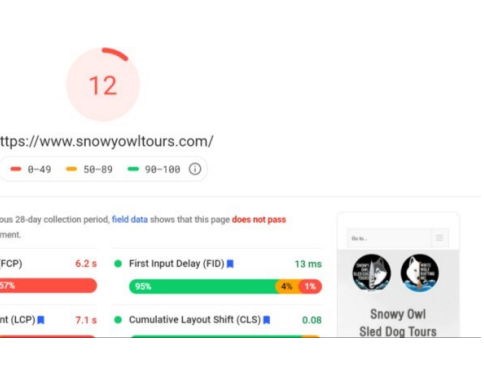

PERFORMANCE RESULTS FOR: SNOWYOWLTOURS.COM

GOOGLE PERFORMANCE RESULTS

BEFORE DESKTOP AFTER

BEFORE MOBILE AFTER

GTMETRIX PERFORMANCE RESULTS

BEFORE DESKTOP AFTER

PINGDOM PERFORMANCE RESULTS

BEFORE DESKTOP AFTER