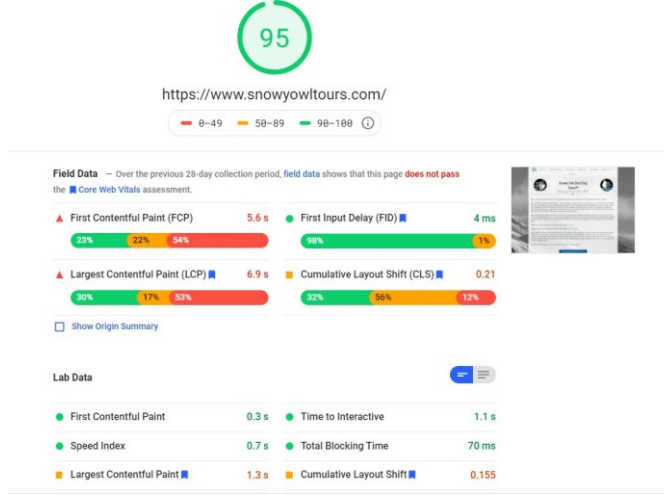

PERFORMANCE RESULTS FOR: SNOWYOWLTOURS.COM

GOOGLE PERFORMANCE RESULTS

BEFORE DESKTOP AFTER

BEFORE MOBILE AFTER

GTMETRIX PERFORMANCE RESULTS

BEFORE DESKTOP AFTER

PINGDOM PERFORMANCE RESULTS

BEFORE DESKTOP AFTER