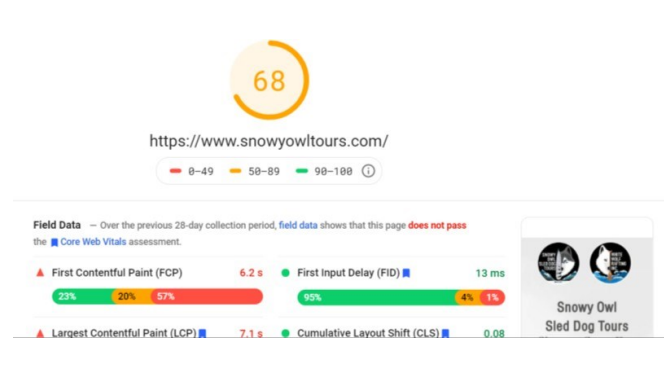

PERFORMANCE RESULTS FOR: SNOWYOWLTOURS.COM

GOOGLE PERFORMANCE RESULTS

BEFORE DESKTOP AFTER

BEFORE MOBILE AFTER

GTMETRIX PERFORMANCE RESULTS

BEFORE DESKTOP AFTER

PINGDOM PERFORMANCE RESULTS

BEFORE DESKTOP AFTER