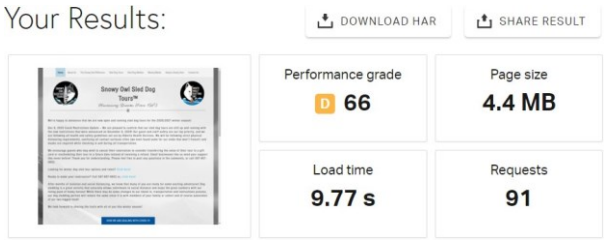

PERFORMANCE RESULTS FOR: SNOWYOWLTOURS.COM

GOOGLE PERFORMANCE RESULTS

BEFORE DESKTOP AFTER

BEFORE MOBILE AFTER

GTMETRIX PERFORMANCE RESULTS

BEFORE DESKTOP AFTER

PINGDOM PERFORMANCE RESULTS

BEFORE DESKTOP AFTER