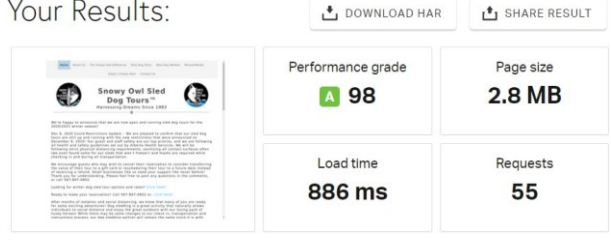

PERFORMANCE RESULTS FOR: SNOWYOWLTOURS.COM

GOOGLE PERFORMANCE RESULTS

BEFORE DESKTOP AFTER

BEFORE MOBILE AFTER

GTMETRIX PERFORMANCE RESULTS

BEFORE DESKTOP AFTER

PINGDOM PERFORMANCE RESULTS

BEFORE DESKTOP AFTER